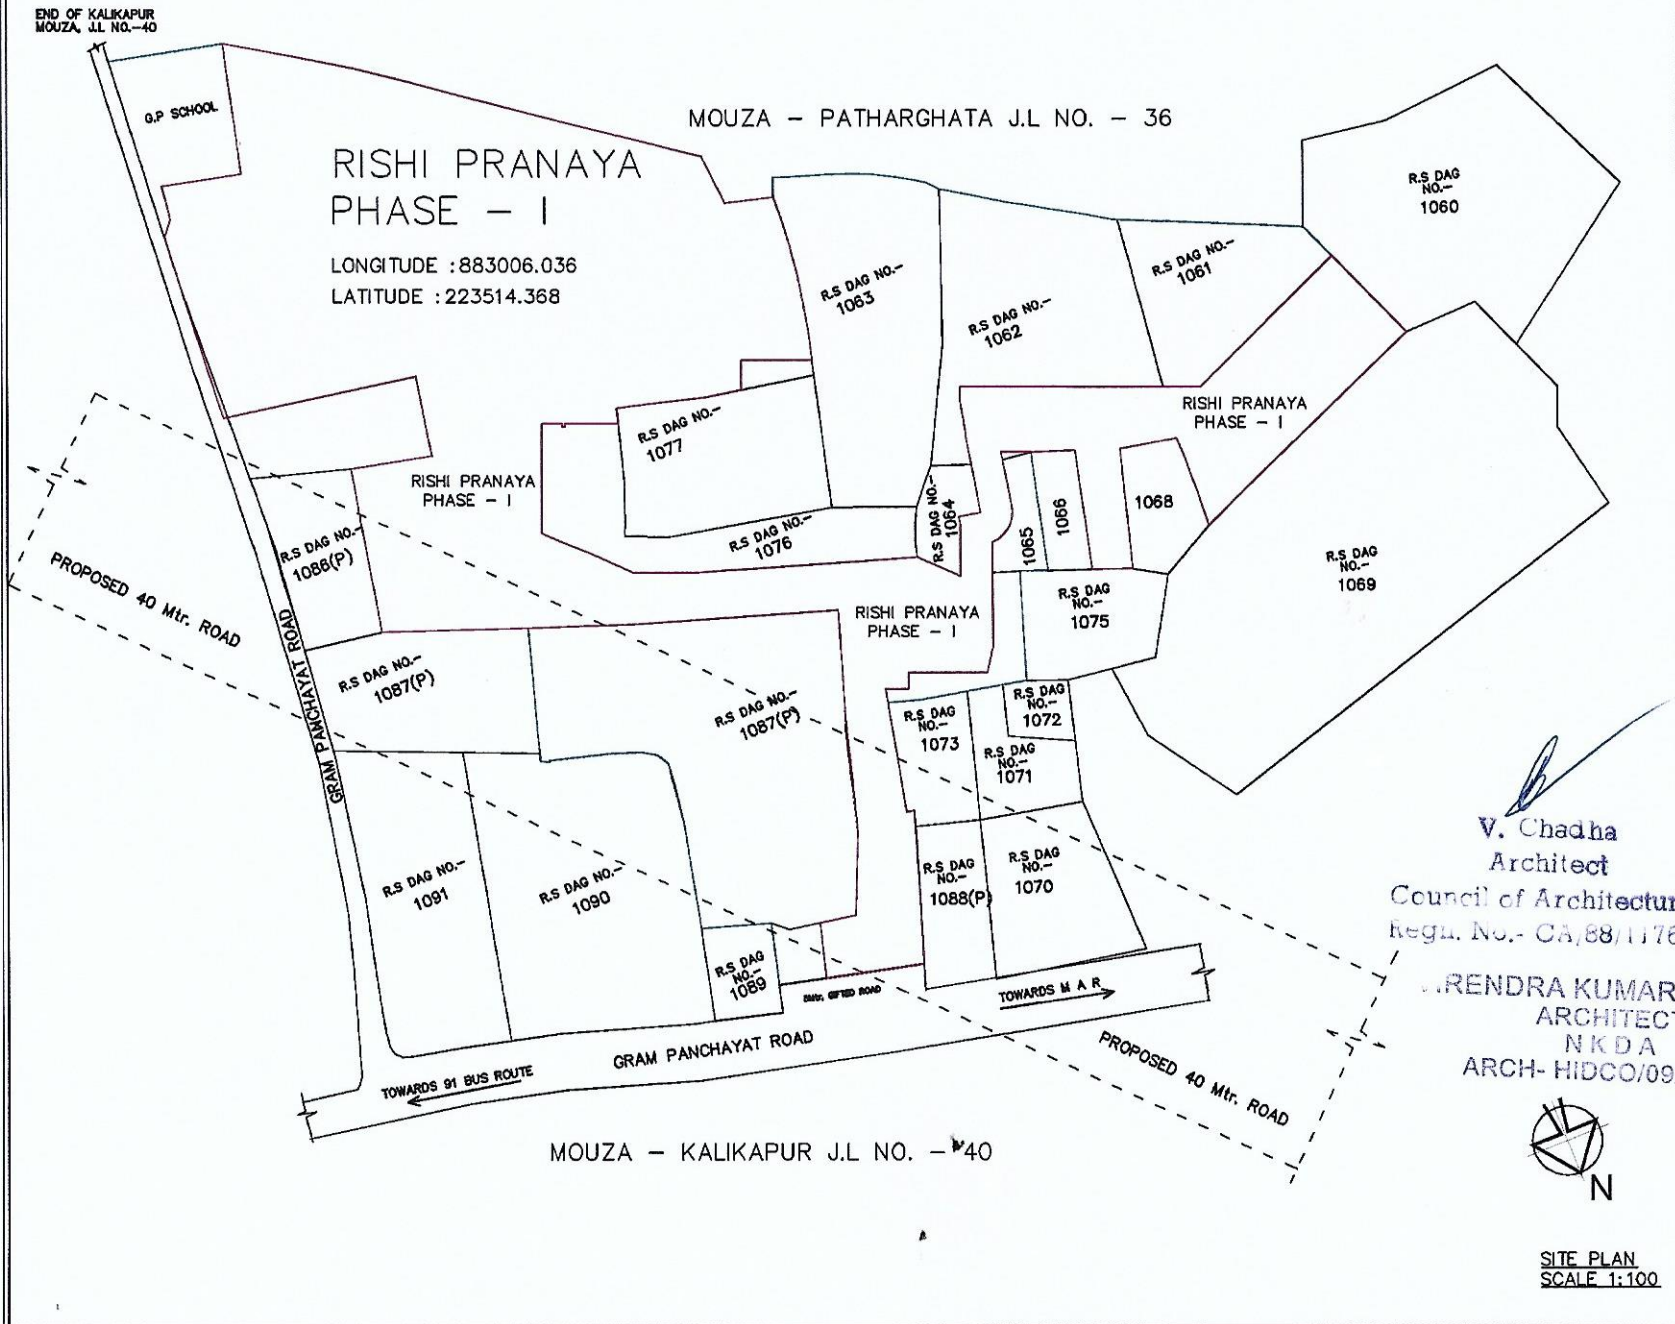

LOCATION PLAN OF RISHI PRANAYA PHASE-I AT MOUZA-KALIKAPUR J.L NO.-40,
DAG NO.-1088 & OTHERS P.S.-RAJARHAT UNDER RAJARHAT PANCHAYAT SAMITI

V. Chadha
Architect
Council of Architecture
Regn. No.- CA/88/11764
VIRENDRA KUMAR CHADHA
ARCHITECT
N.K.D.A.
ARCH- HIDCO/09/00017